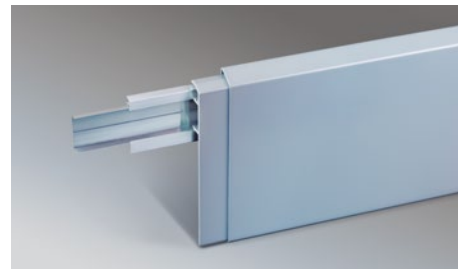

alwitra^a

Product Range

alwitra waterproofing system

EVALON® and EVALASTIC® waterproofing membranes are part of the proven alwitra waterproofing system. This system comprises:

Roof edge trim profiles

Wall capping profiles

For certifications according to DGNB, LEED or BREEAM alwitra provides appropriate product fact sheets.

Innovations for long-term reliable flat roofs

Integrated flat roof solutions are key

Choosing the right product will be essential for the longevity of the flat roof. A flat roof requires long-term proven integrated product systems, inter alia to ensure professional flashing against other construction elements. This means professional handling and joining of proven materials according to their properties.

All alwitra waterproofing products share a common feature: At the flashing area, they are equipped with a flashing strip / tape / connecting flange made of the same material as the waterproofing membrane itself, making for a reliable and homogeneous flashing against the waterproofing membranes.

- Homogeneous seam connection by hot air or solvent welding
- No cross-linking, thus permanently weldable
- Products meet all relevant standards

alwitra specialises in flat roofs. For us, the extraordinary has become the standard, providing the basis for a long-term reliable flat roof in both materials and handling.