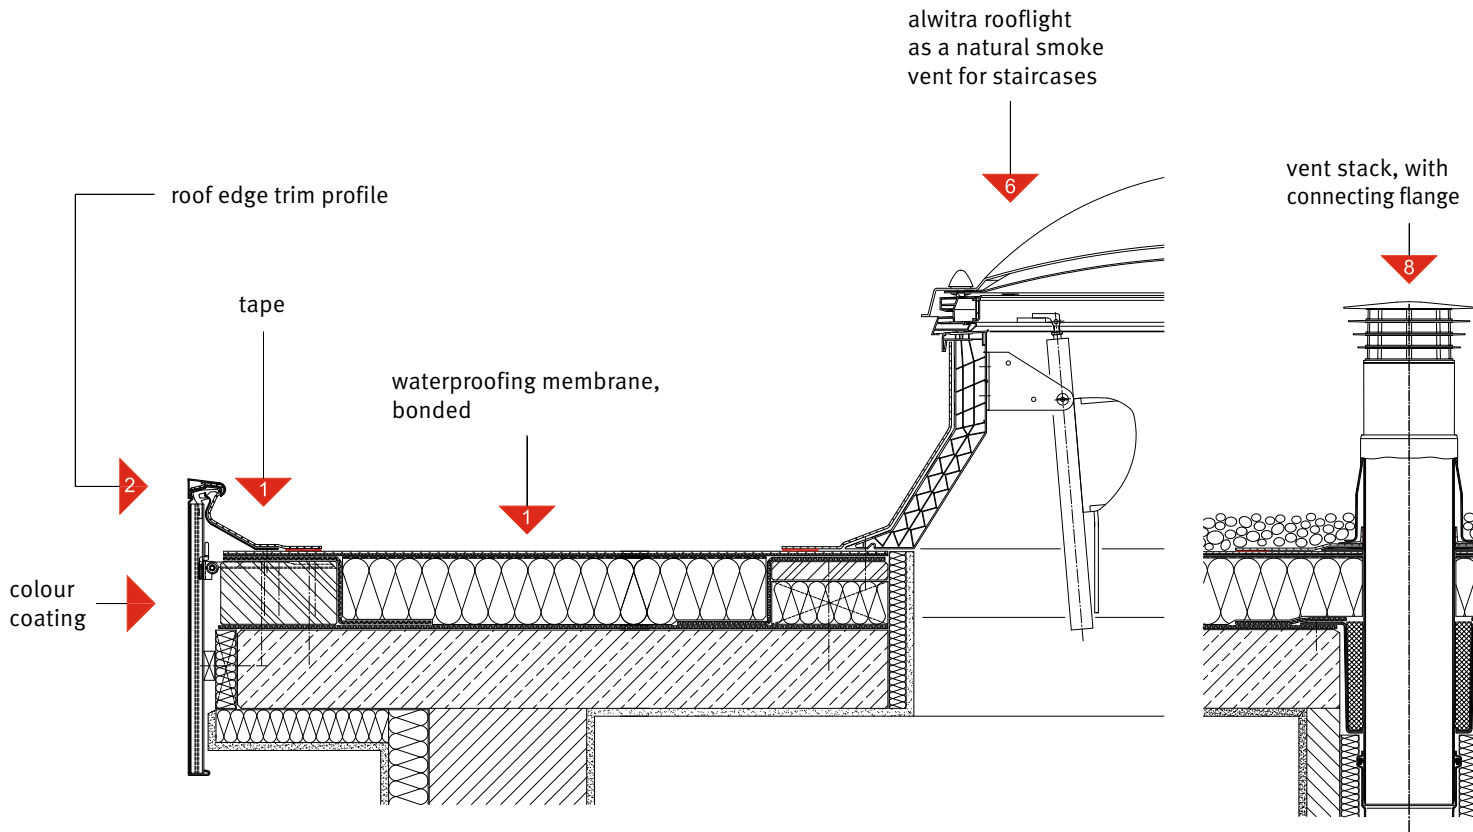

alwitra. A one-stop solution from one roof edge to the other.