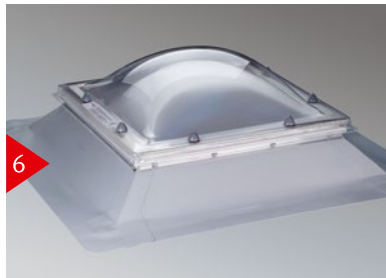

All alwitra waterproofing products share a common feature: At the flashing area, they are equipped with a flashing strip / tape / connecting flange made of the same material as the waterproofing membrane itself, making for a reliable and homogeneous flashing against the waterproofing membranes.

**No matter what your idea may look like:
The best solution will be alwitra.**

alwitra. A one-stop solution from one roof edge to the other.

The alwitra waterproofing system:

Perfectly matched products for smart roof waterproofing solutions