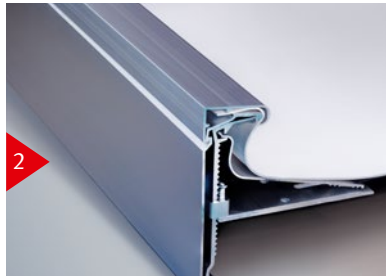

All alwitra waterproofing products share a common feature: At the flashing area, they are equipped with a flashing strip / tape / connecting flange made of the same material as the waterproofing membrane itself, making for a reliable and homogeneous flashing against the waterproofing membranes.

- Homogeneous seam connection by hot air or solvent welding
- No cross-linking, thus permanently weldable
- Products meet all relevant standards

alwitra specialises in flat roofs. For us, the extraordinary has become the standard, providing the basis for a long-term reliable flat roof in both materials and handling.

**No matter what your idea may look like:
The best solution will be alwitra.**

alwitra. A one-stop solution from one roof edge to the other.

The alwitra waterproofing system:

Perfectly matched products for smart roof waterproofing solutions