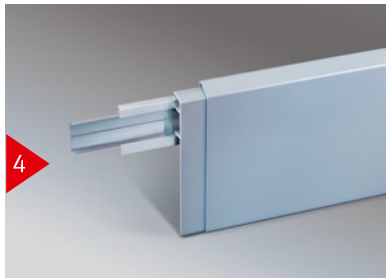

All alwitra waterproofing products share a common feature: At the flashing area, they are equipped with a flashing strip / tape / connecting flange made of the same material as the waterproofing membrane itself, making for a reliable and homogeneous flashing against the waterproofing membranes.

- Homogeneous seam connection by hot air or solvent welding
- No cross-linking, thus permanently weldable
- Products meet all relevant standards

alwitra specialises in flat roofs. For us, the extraordinary has become the standard, providing the basis for a long-term reliable flat roof in both materials and handling.

**No matter what your idea may look like:
The best solution will be alwitra.**

alwitra. A one-stop solution from one roof edge to the other.

The alwitra waterproofing system:

Perfectly matched products for smart roof waterproofing solutions