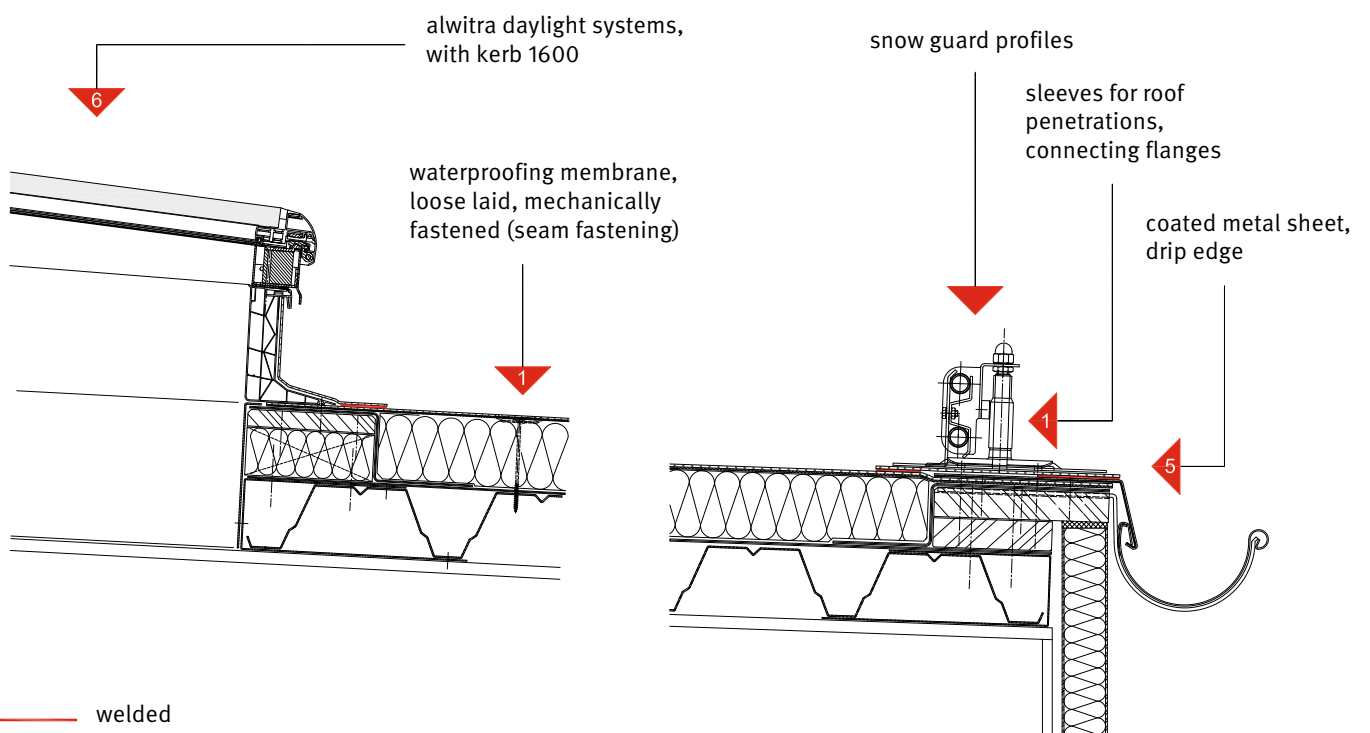

alwitra. A one-stop solution from one roof edge to the other.