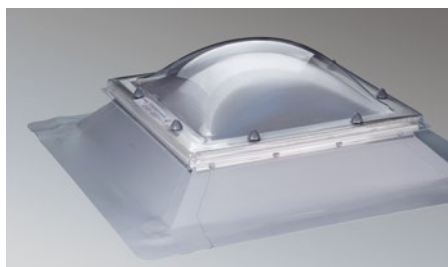

Wall flashing profiles

Rainwater outlets

Waterproofing membranes

Flat roof vents

Daylight systems

Coated metal sheets

Paving slab supports

alwitra was the first enterprise of the industry to introduce relevant Environmental Product Declarations of the Institute Construction and Environment (Institut Bauen und Umwelt e. V. - IBU) for the EVALON® and EVALASTIC® waterproofing membranes.

For certifications according to DGNB, LEED or BREEAM alwitra provides appropriate product fact sheets.

Innovations for long-term reliable flat roofs

Integrated flat roof solutions are key

Choosing the right product will be essential for the longevity of the flat roof. A flat roof requires long-term proven integrated product systems, inter alia to ensure professional flashing against other construction elements. This means professional handling and joining of proven materials according to their properties.

All alwitra waterproofing products share a common feature: At the flashing area, they are equipped with a flashing strip / tape / connecting flange made of the same material as the waterproofing membrane itself, making for a reliable and homogeneous flashing against the waterproofing membranes.

- Homogeneous seam connection by hot air or solvent welding
- No cross-linking, thus permanently weldable
- Products meet all relevant standards

alwitra specialises in flat roofs. For us, the extraordinary has become the standard, providing the basis for a long-term reliable flat roof in both materials and handling.