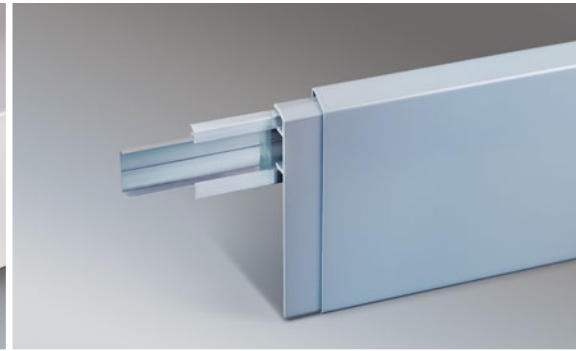

alwitra^a

Product Range

alwitra waterproofing system

EVALON® and EVALASTIC® waterproofing membranes are part of the proven alwitra waterproofing system. This system comprises:

Roof edge trim profiles

Wall capping profiles

For certifications according to DGNB, LEED or BREEAM alwitra provides appropriate product fact sheets.

Innovations for long-term reliable flat roofs

Integrated flat roof solutions are key

Choosing the right product will be essential for the longevity of the flat roof. A flat roof requires long-term proven integrated product systems, inter alia to ensure professional flashing against other construction elements. This means professional handling and joining of proven materials according to their properties.

All alwitra waterproofing products share a common feature: At the flashing area, they are equipped with a flashing strip / tape / connecting flange made of the same material as the waterproofing membrane itself, making for a reliable and homogeneous flashing against the waterproofing membranes.

- Homogeneous seam connection by hot air or solvent welding
- No cross-linking, thus permanently weldable
- Products meet all relevant standards

alwitra specialises in flat roofs. For us, the extraordinary has become the standard, providing the basis for a long-term reliable flat roof in both materials and handling.