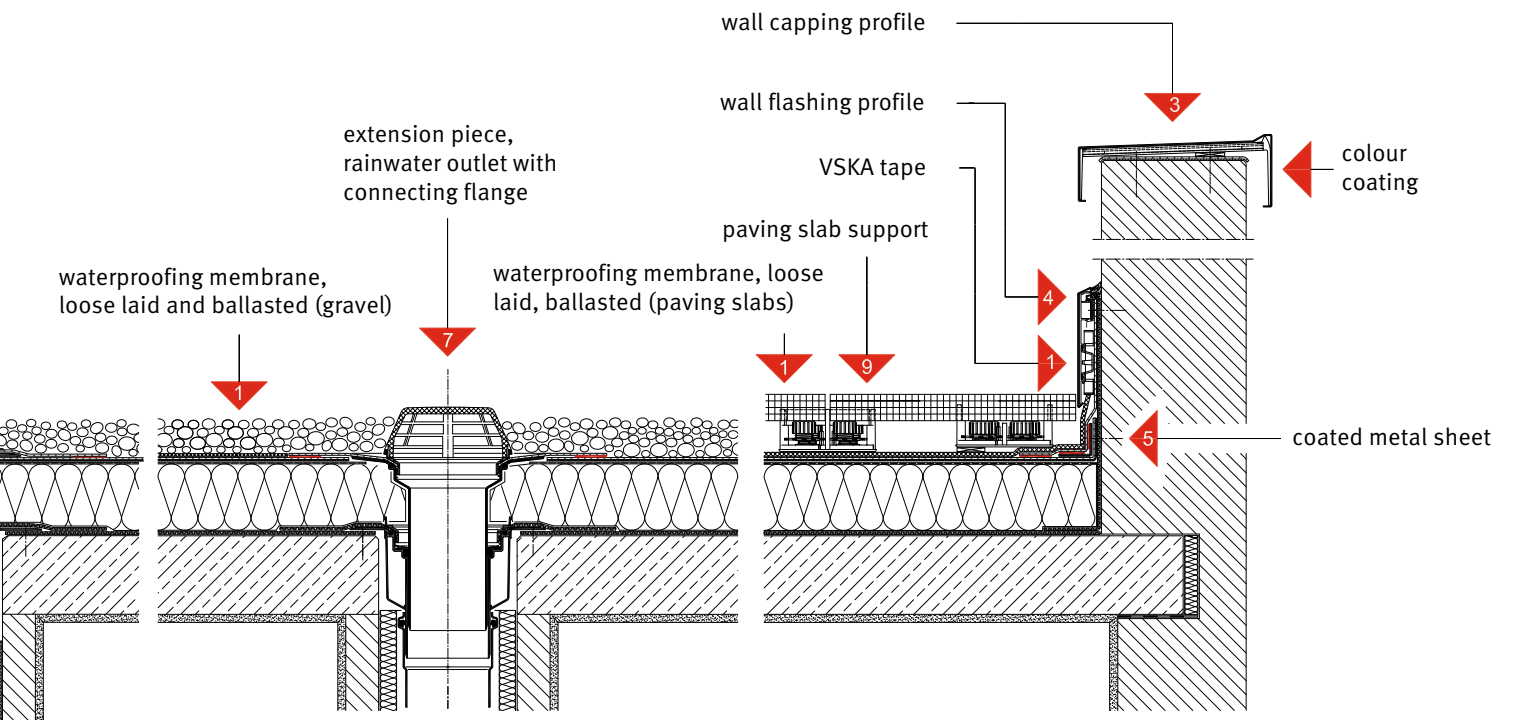

For certifications according to DGNB, LEED or BREEAM alwitra provides appropriate product fact sheets.

Innovations for long-term reliable flat roofs

Integrated flat roof solutions are key

Choosing the right product will be essential for the longevity of the flat roof. A flat roof requires long-term proven integrated product systems, inter alia to ensure professional flashing against other construction elements. This means professional handling and joining of proven materials according to their properties.

All alwitra waterproofing products share a common feature: At the flashing area, they are equipped with a flashing strip / tape / connecting flange made of the same material as the waterproofing membrane itself, making for a reliable and homogeneous flashing against the waterproofing membranes.

- Homogeneous seam connection by hot air or solvent welding
- No cross-linking, thus permanently weldable
- Products meet all relevant standards

alwitra specialises in flat roofs. For us, the extraordinary has become the standard, providing the basis for a long-term reliable flat roof in both materials and handling.

**No matter what your idea may look like:
The best solution will be alwitra.**

alwitra. A one-stop solution from one roof edge to the other.

The alwitra waterproofing system:

Perfectly matched products for smart roof waterproofing solutions