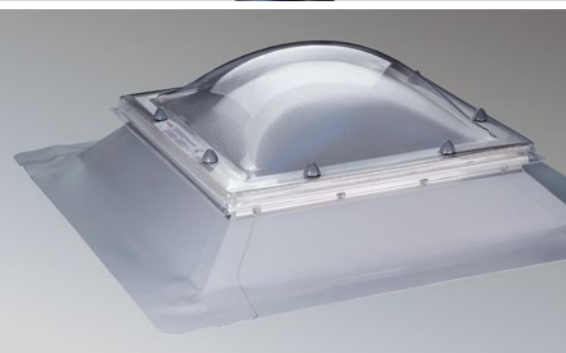

alwitra^a

Product Range

alwitra waterproofing system

EVALON® and EVALASTIC® waterproofing membranes are part of the proven alwitra waterproofing system. This system comprises:

Roof edge trim profiles

Wall capping profiles

Wall flashing profiles

Rainwater outlets

Waterproofing membranes

Flat roof vents

Daylight systems

Coated metal sheets

Paving slab supports

alwitra was the first enterprise of the industry to introduce relevant Environmental Product Declarations of the Institute Construction and Environment (Institut Bauen und Umwelt e. V. - IBU) for the EVALON® and EVALASTIC® waterproofing membranes.

For certifications according to DGNB, LEED or BREEAM alwitra provides appropriate product fact sheets.

Innovations for long-term reliable flat roofs

Integrated flat roof solutions are key

Choosing the right product will be essential for the longevity of the flat roof. A flat roof requires long-term proven integrated product systems, inter alia to ensure professional flashing against other construction elements. This means professional handling and joining of proven materials according to their properties.

All alwitra waterproofing products share a common feature: At the flashing area, they are equipped with a flashing strip / tape / connecting flange made of the same material as the waterproofing membrane itself, making for a reliable and homogeneous flashing against the waterproofing membranes.